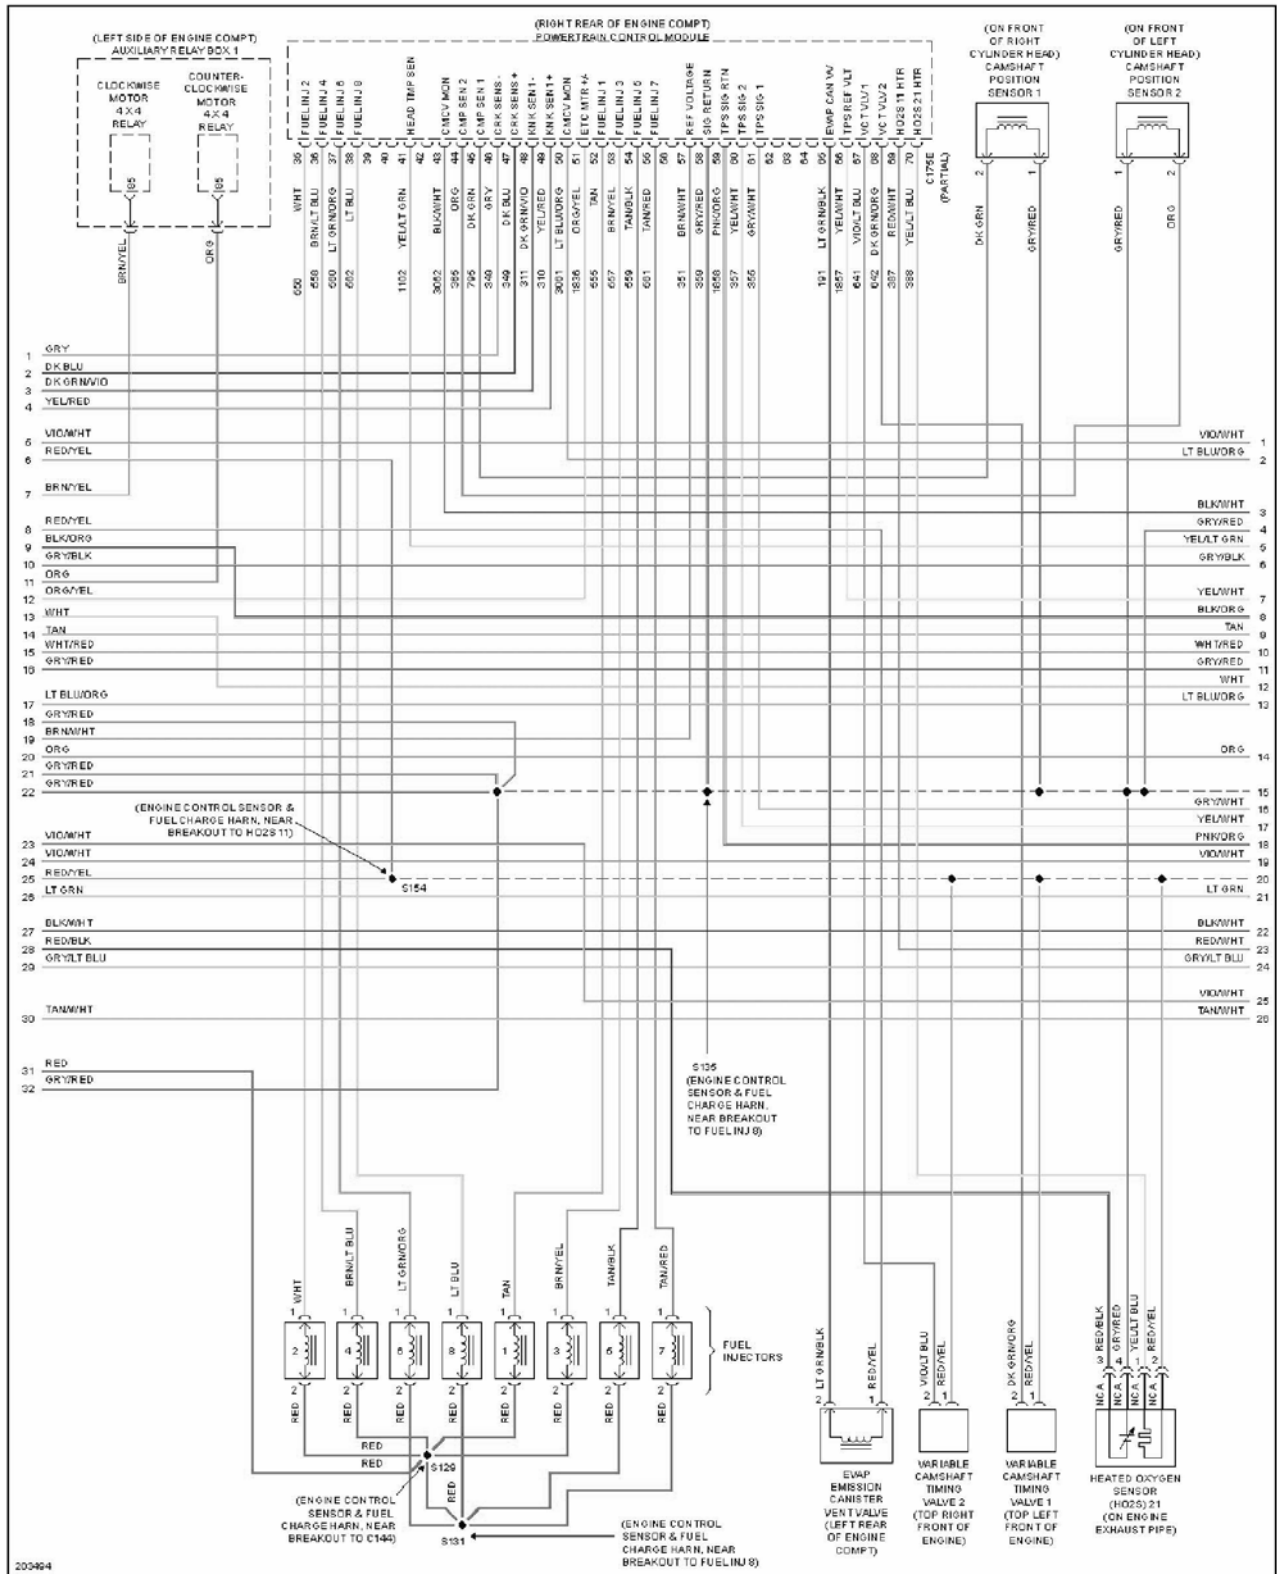

2005 Ford Pickup F150

2005 SYSTEM WIRING DIAGRAMS Ford - Pickup F150

Fig. 33: 5.4L, Engine Performance Circuit (2 of 6)

2005 Ford Pickup F150

2005 SYSTEM WIRING DIAGRAMS Ford - Pickup F150

Fig. 34: 5.4L, Engine Performance Circuit (3 of 6)