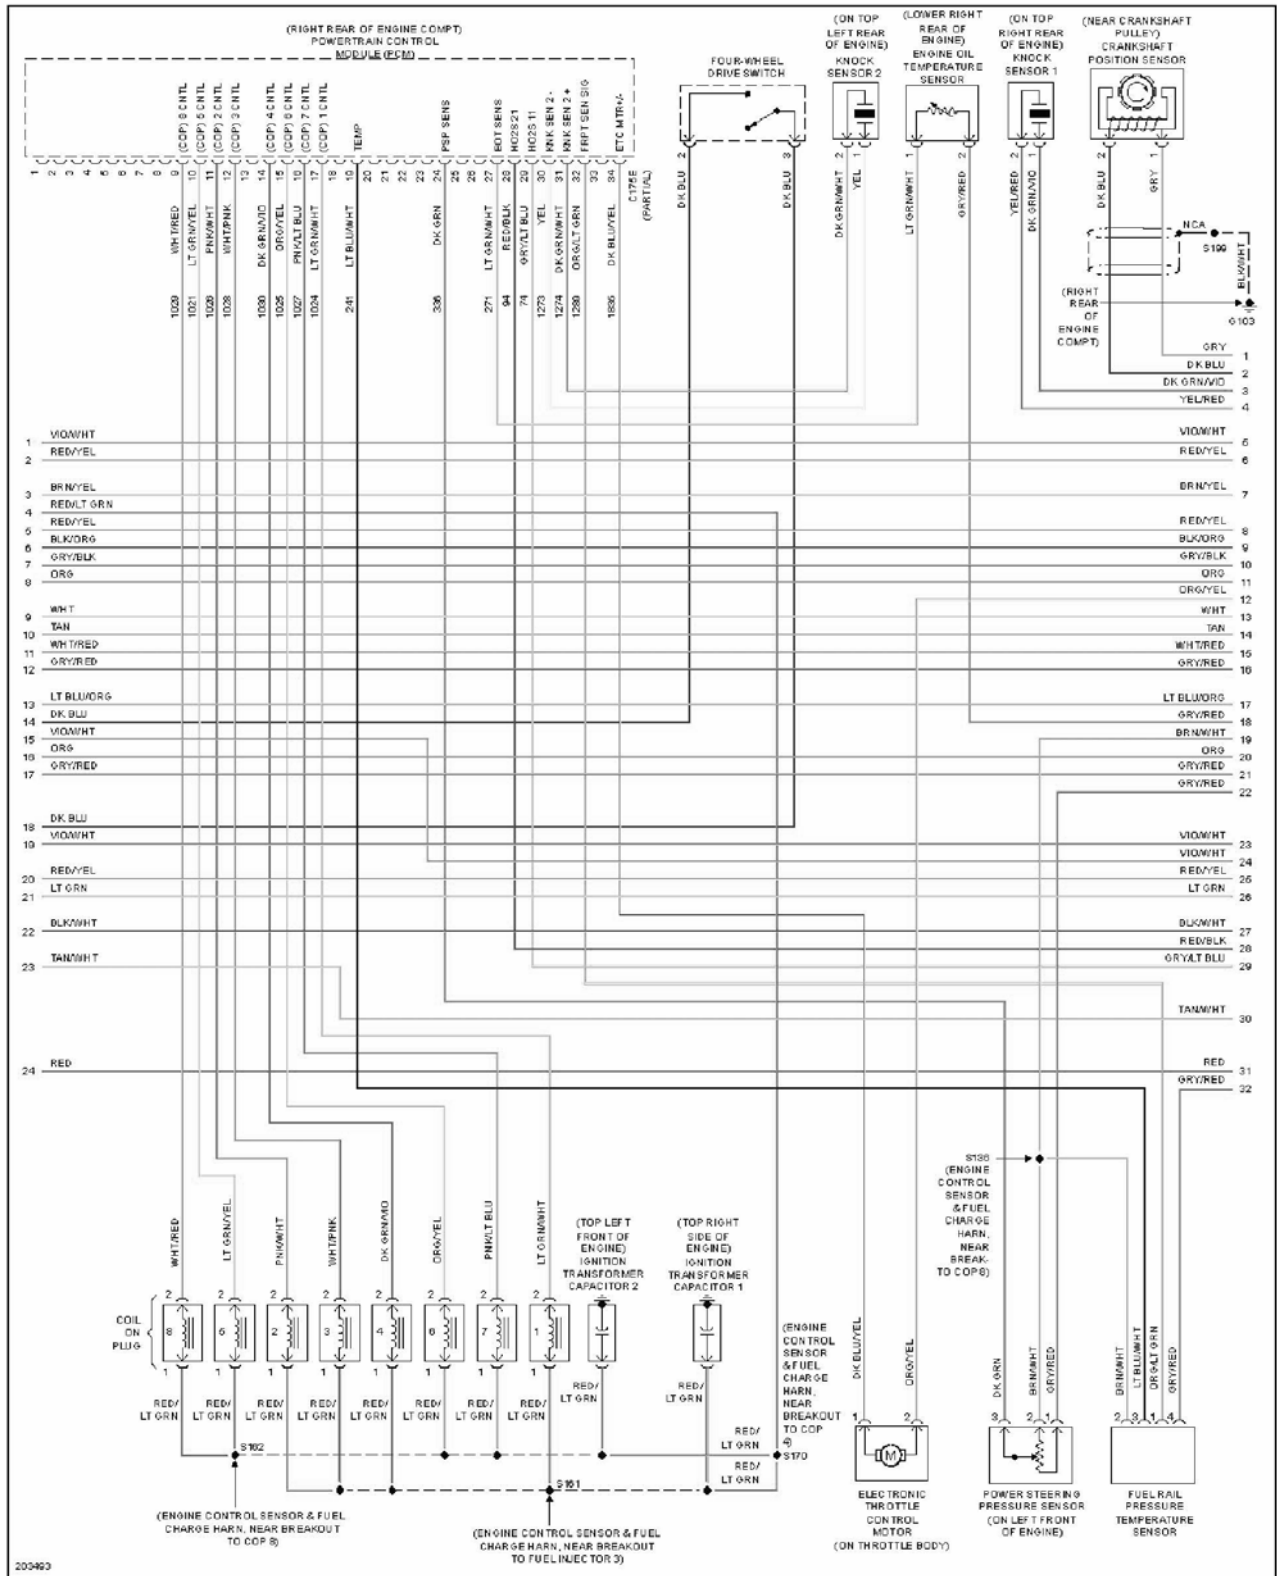

2005 Ford Pickup F150

2005 SYSTEM WIRING DIAGRAMS Ford - Pickup F150

Fig. 33: 5.4L, Engine Performance Circuit (2 of 6)

2005 Ford Pickup F150

2005 SYSTEM WIRING DIAGRAMS Ford - Pickup F150

Fig. 34: 5.4L, Engine Performance Circuit (3 of 6)