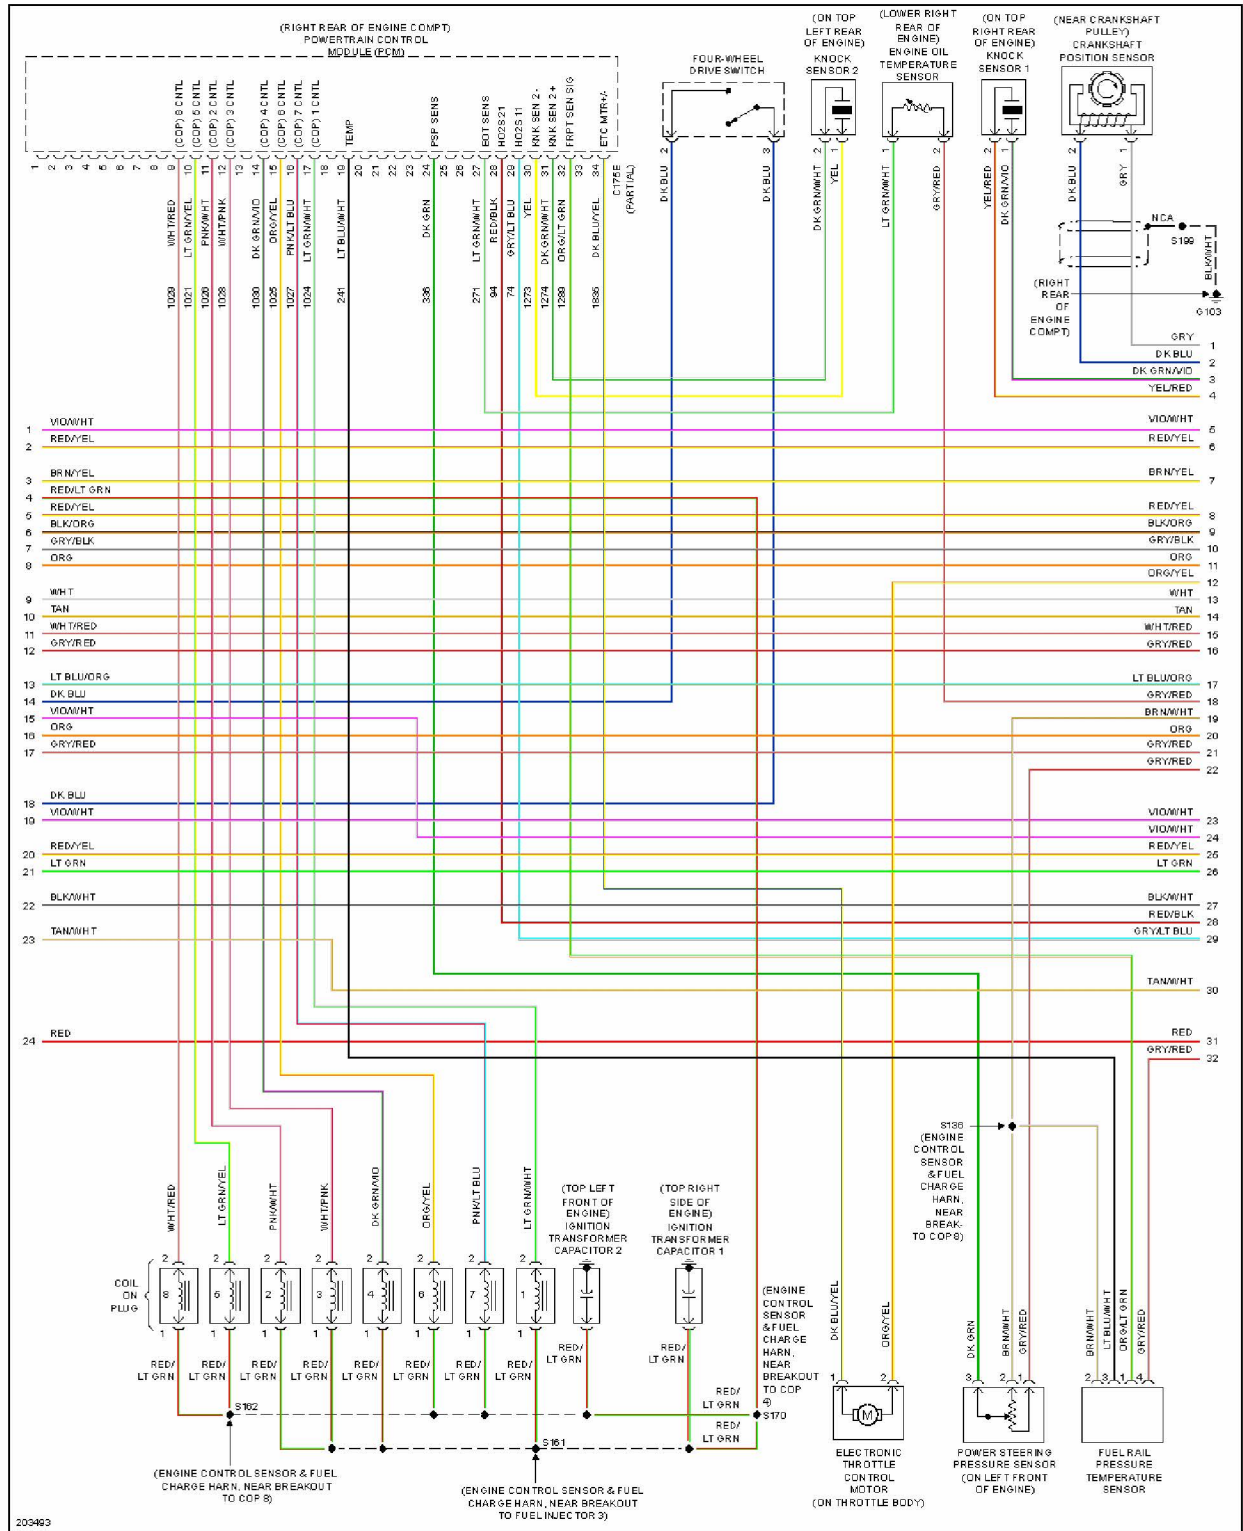

## 2005 SYSTEM WIRING DIAGRAMS Ford - Pickup F150

Fig. 32: 5.4L, Engine Performance Circuit (1 of 6)

## 2005 SYSTEM WIRING DIAGRAMS Ford - Pickup F150

Fig. 33: 5.4L, Engine Performance Circuit (2 of 6)

# 2005 Ford Pickup F150

## 2005 SYSTEM WIRING DIAGRAMS Ford - Pickup F150

**Fig. 34: 5.4L, Engine Performance Circuit (3 of 6)**