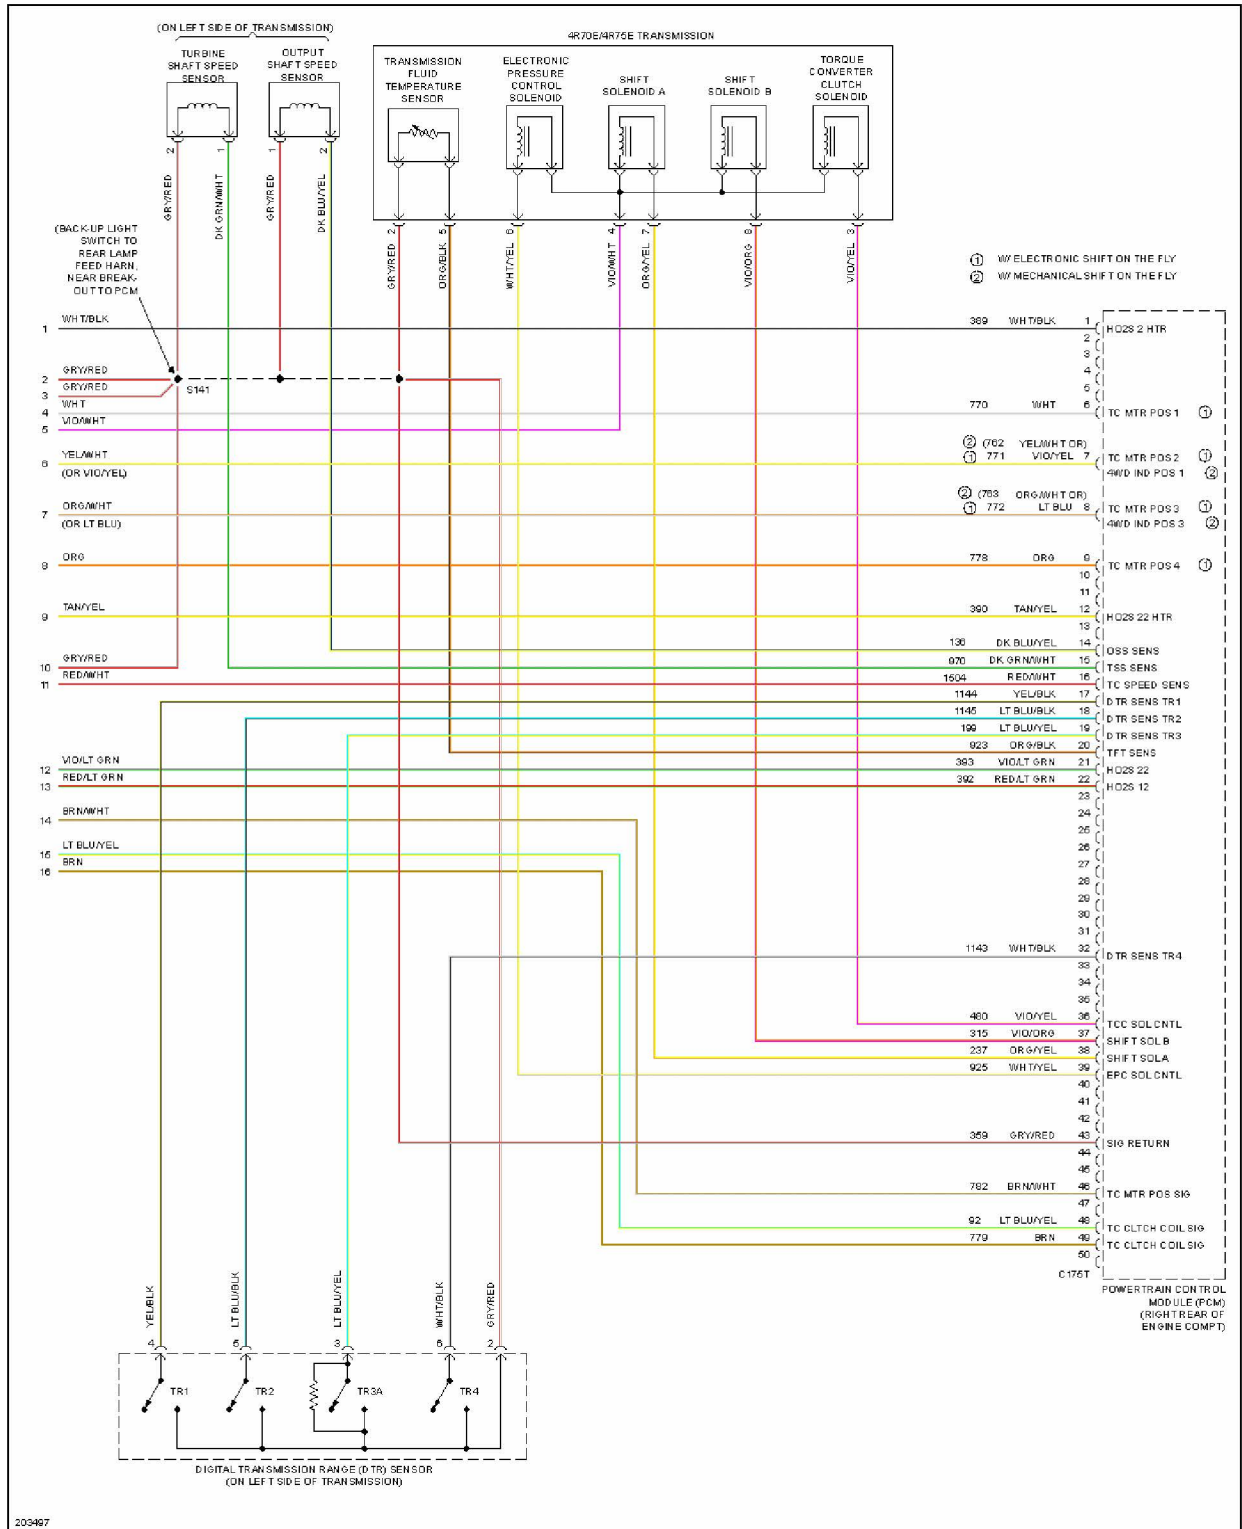

## 2005 SYSTEM WIRING DIAGRAMS Ford - Pickup F150

Fig. 35: 5.4L, Engine Performance Circuit (4 of 6)

## 2005 SYSTEM WIRING DIAGRAMS Ford - Pickup F150

Fig. 36: 5.4L, Engine Performance Circuit (5 of 6)

## 2005 SYSTEM WIRING DIAGRAMS Ford - Pickup F150

Fig. 37: 5.4L, Engine Performance Circuit (6 of 6)

### EXTERIOR LIGHTS