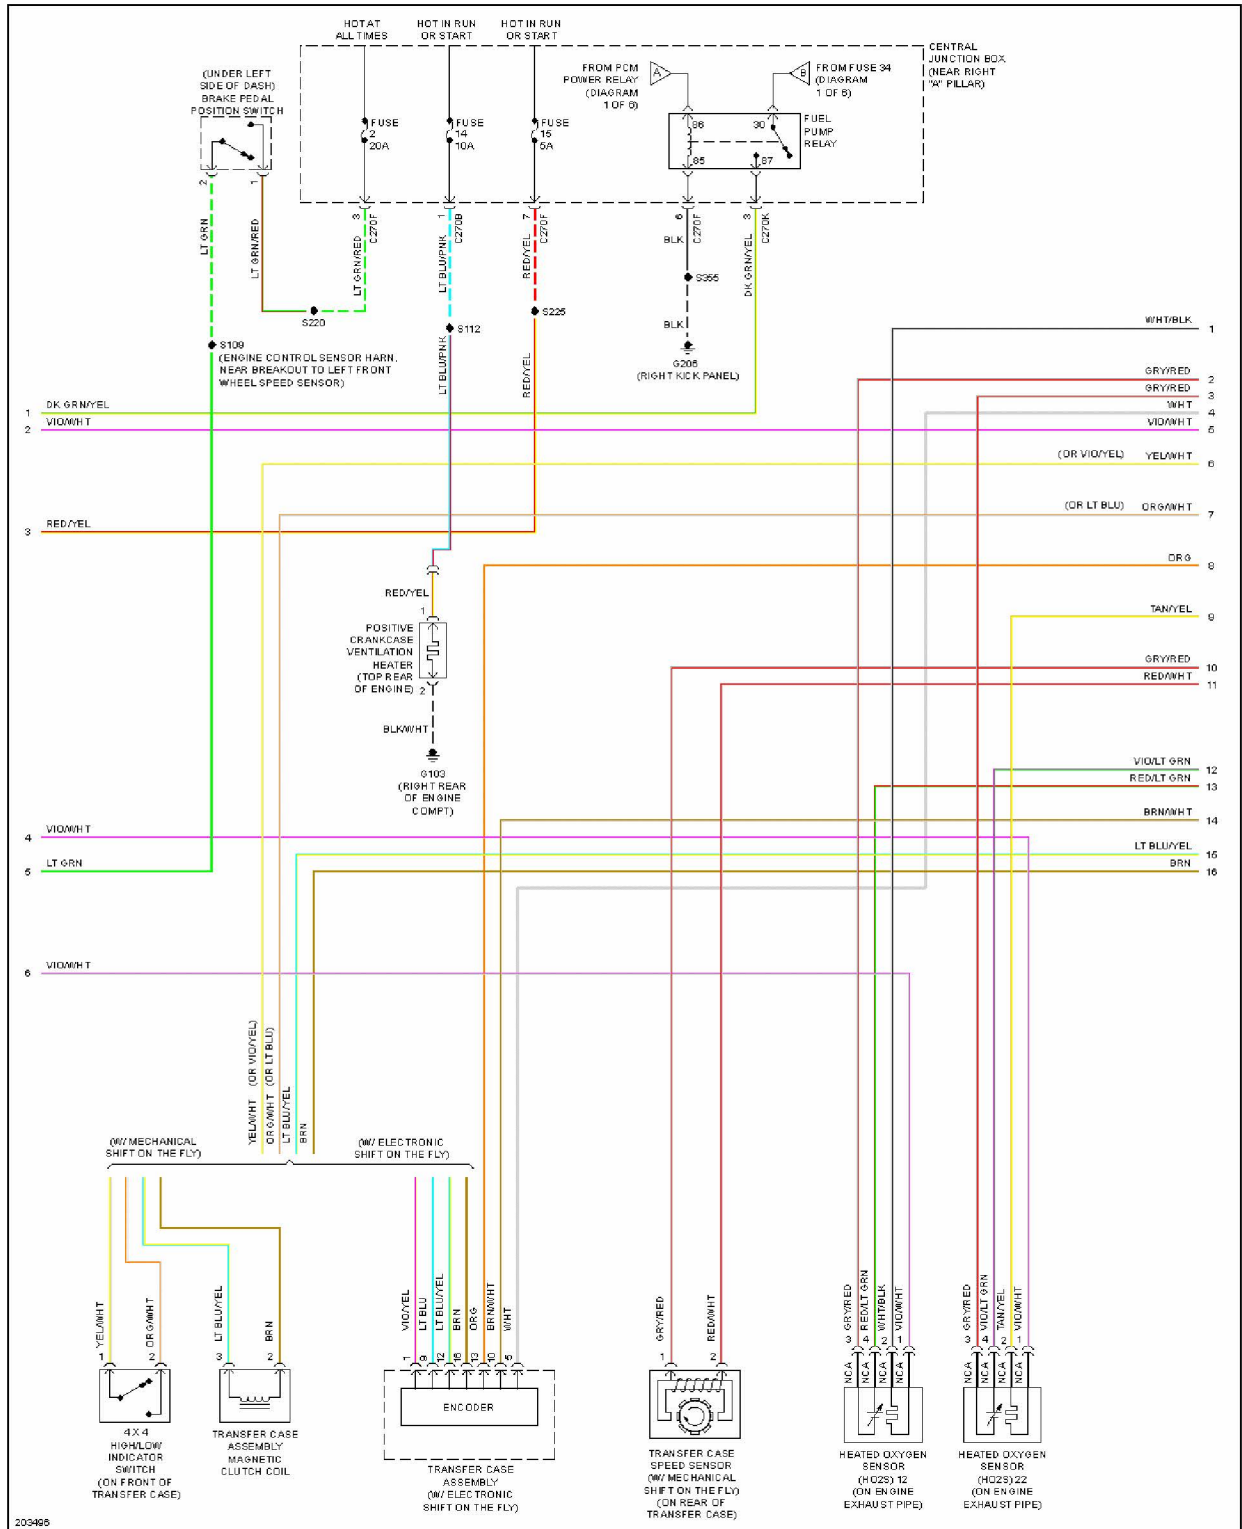

## 2005 SYSTEM WIRING DIAGRAMS Ford - Pickup F150

**Fig. 34: 5.4L, Engine Performance Circuit (3 of 6)**

## 2005 SYSTEM WIRING DIAGRAMS Ford - Pickup F150

Fig. 35: 5.4L, Engine Performance Circuit (4 of 6)

## 2005 SYSTEM WIRING DIAGRAMS Ford - Pickup F150

Fig. 36: 5.4L, Engine Performance Circuit (5 of 6)

## 2005 SYSTEM WIRING DIAGRAMS Ford - Pickup F150

Fig. 37: 5.4L, Engine Performance Circuit (6 of 6)