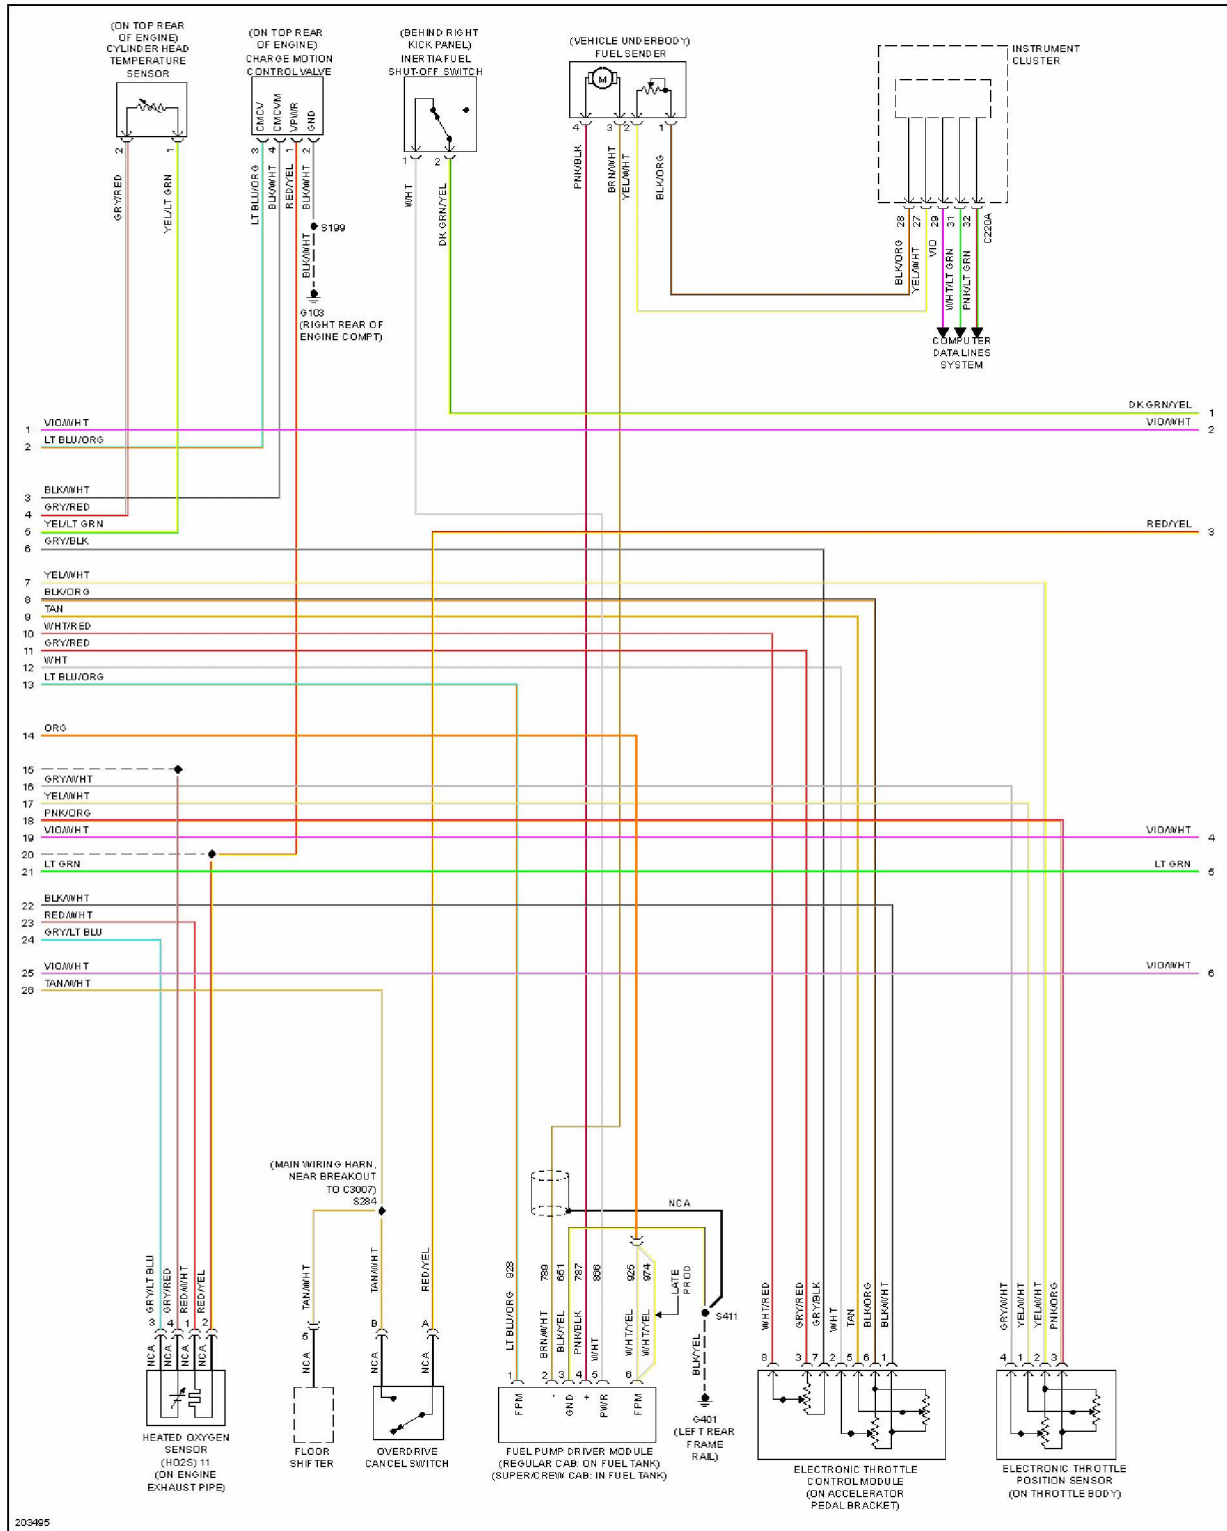

## 2005 SYSTEM WIRING DIAGRAMS Ford - Pickup F150

**Fig. 34: 5.4L, Engine Performance Circuit (3 of 6)**

## 2005 SYSTEM WIRING DIAGRAMS Ford - Pickup F150

Fig. 35: 5.4L, Engine Performance Circuit (4 of 6)

## 2005 SYSTEM WIRING DIAGRAMS Ford - Pickup F150

Fig. 36: 5.4L, Engine Performance Circuit (5 of 6)

## 2005 SYSTEM WIRING DIAGRAMS Ford - Pickup F150

Fig. 37: 5.4L, Engine Performance Circuit (6 of 6)