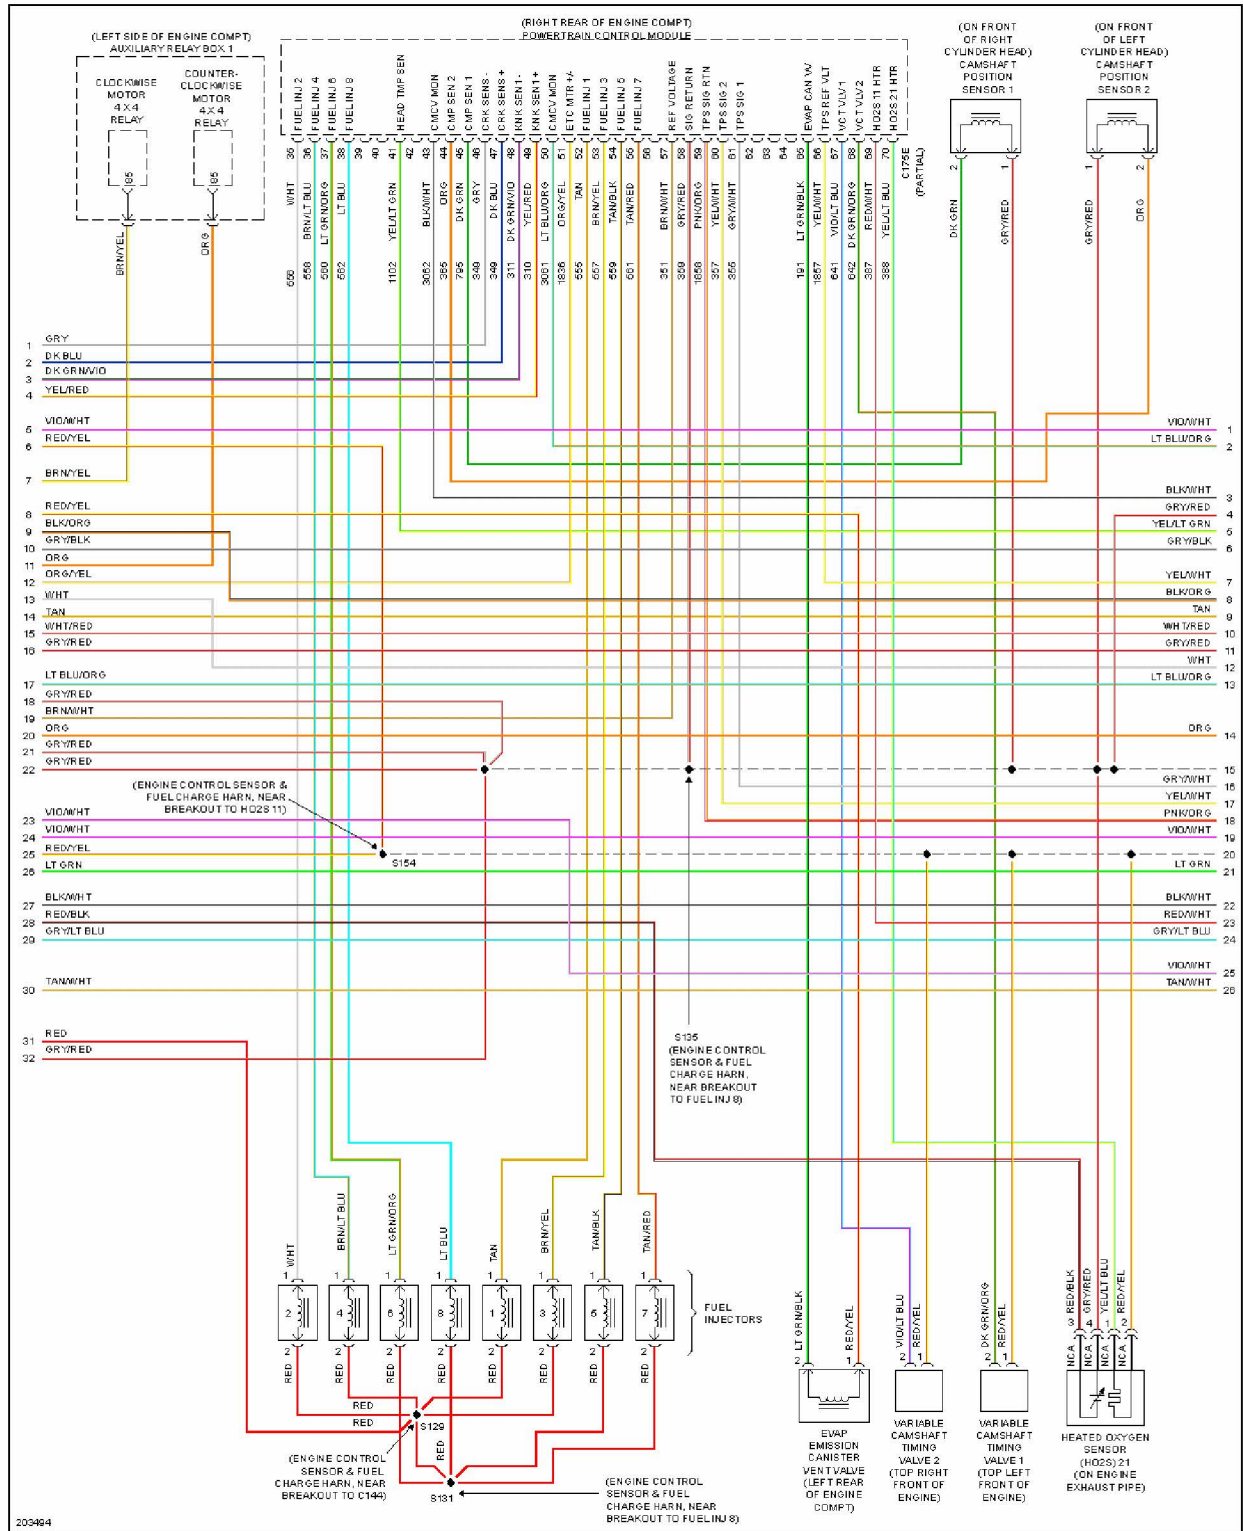

## 2005 SYSTEM WIRING DIAGRAMS Ford - Pickup F150

Fig. 32: 5.4L, Engine Performance Circuit (1 of 6)

## 2005 SYSTEM WIRING DIAGRAMS Ford - Pickup F150

Fig. 33: 5.4L, Engine Performance Circuit (2 of 6)

# 2005 Ford Pickup F150

## 2005 SYSTEM WIRING DIAGRAMS Ford - Pickup F150

**Fig. 34: 5.4L, Engine Performance Circuit (3 of 6)**