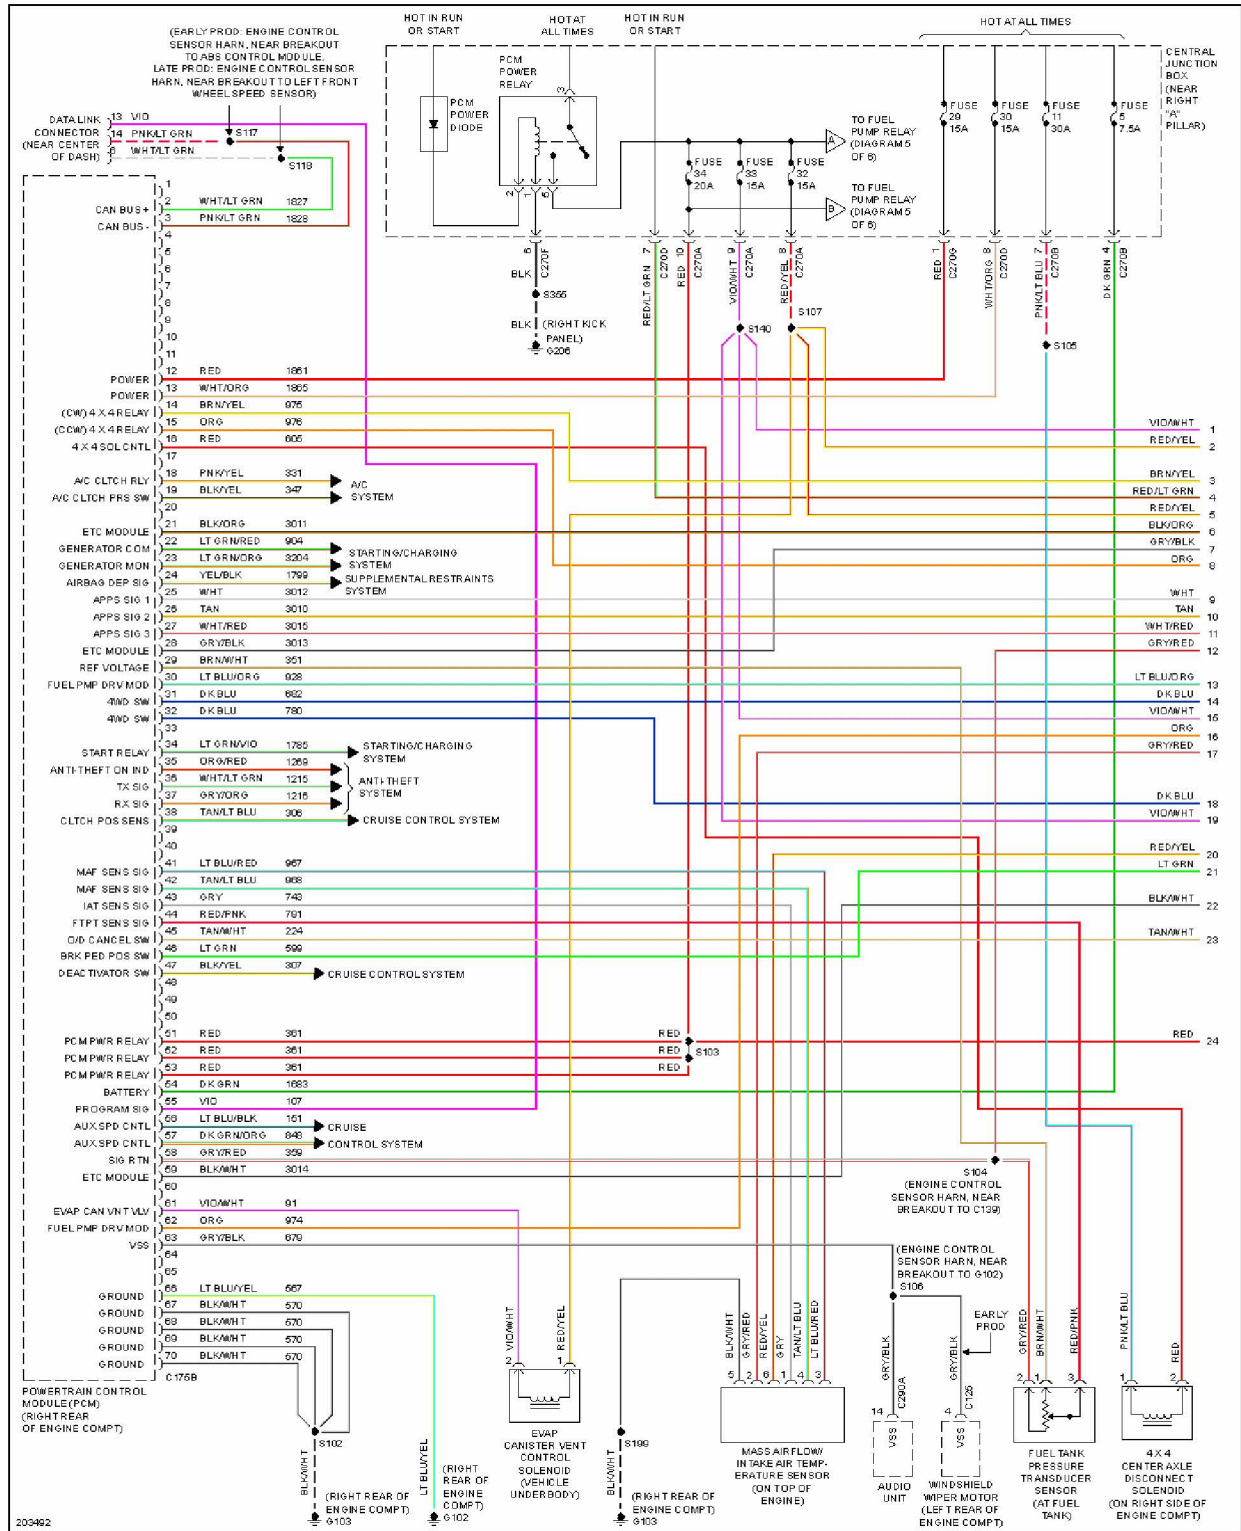

# 2005 Ford Pickup F150

## 2005 SYSTEM WIRING DIAGRAMS Ford - Pickup F150

Fig. 32: 5.4L, Engine Performance Circuit (1 of 6)

## 2005 SYSTEM WIRING DIAGRAMS Ford - Pickup F150

Fig. 33: 5.4L, Engine Performance Circuit (2 of 6)