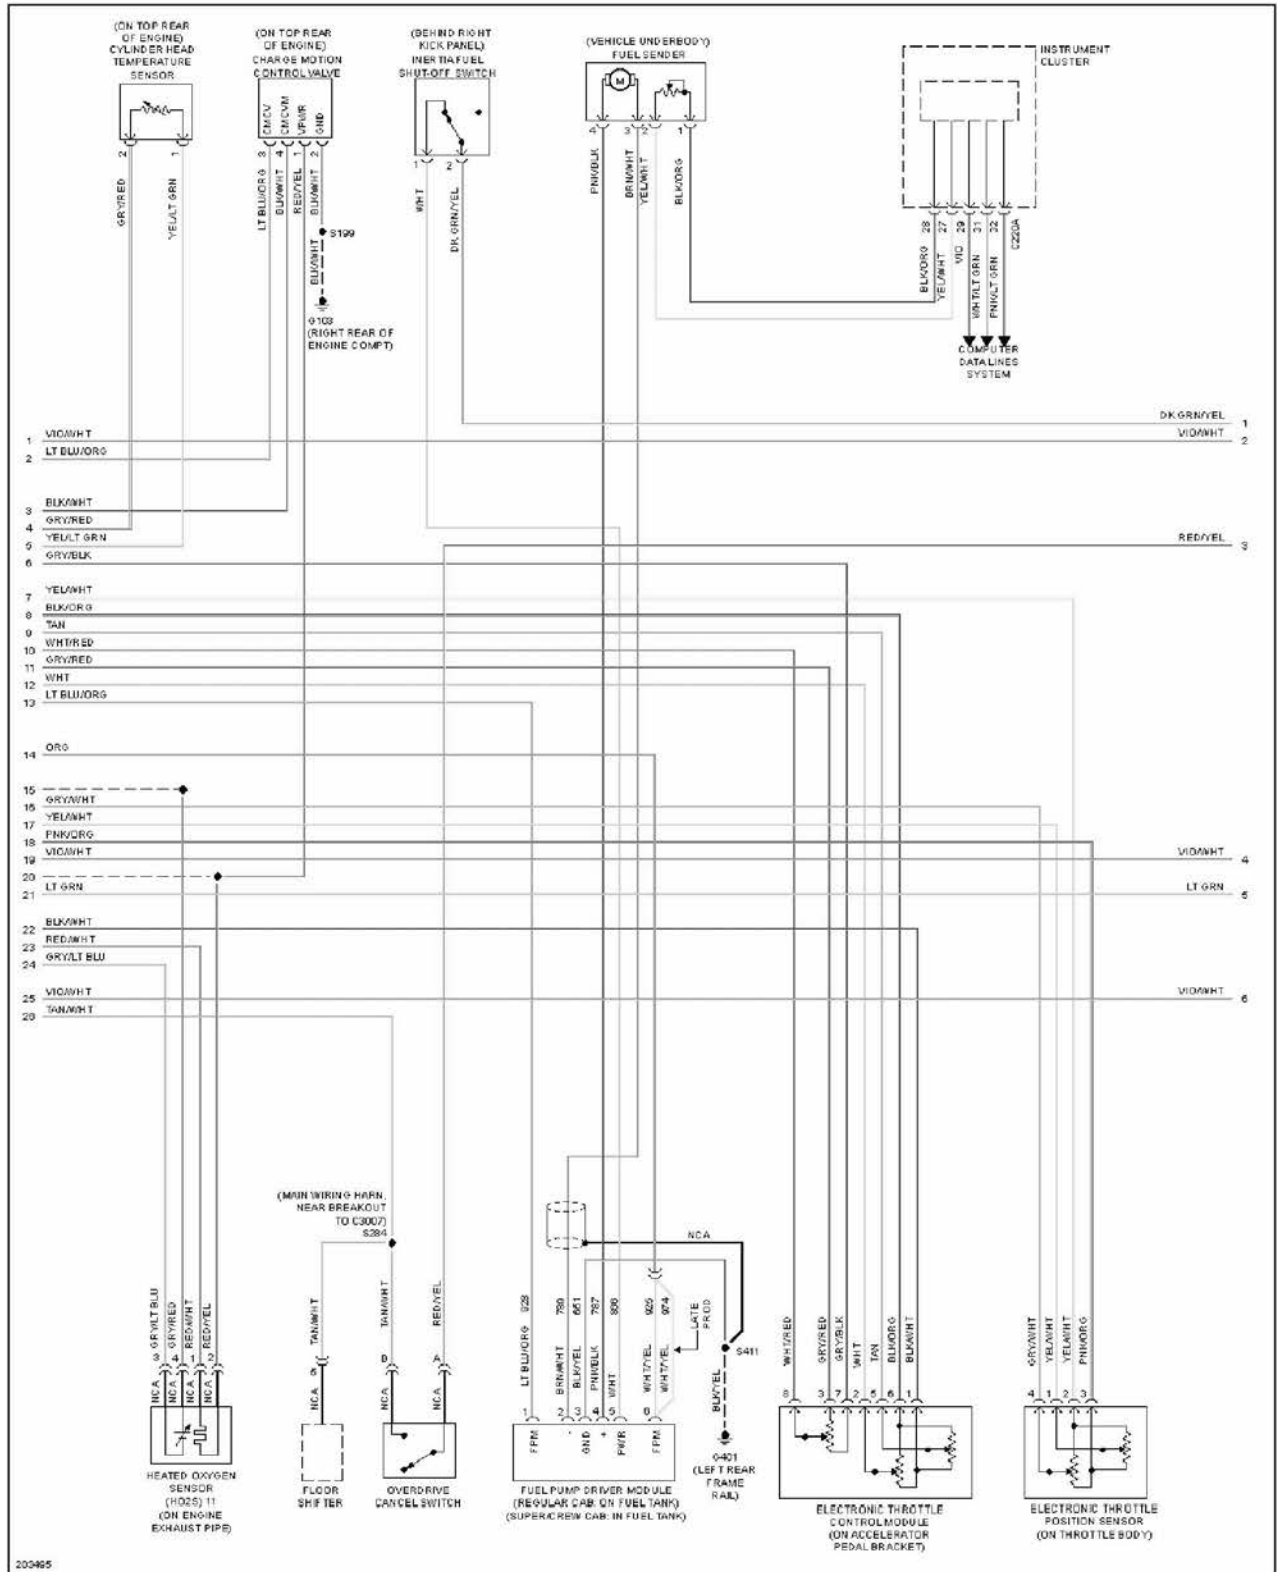

2005 Ford Pickup F150

2005 SYSTEM WIRING DIAGRAMS Ford - Pickup F150

Fig. 32: 5.4L, Engine Performance Circuit (1 of 6)

2005 Ford Pickup F150

2005 SYSTEM WIRING DIAGRAMS Ford - Pickup F150

Fig. 33: 5.4L, Engine Performance Circuit (2 of 6)

2005 Ford Pickup F150

2005 SYSTEM WIRING DIAGRAMS Ford - Pickup F150

Fig. 34: 5.4L, Engine Performance Circuit (3 of 6)

2005 Ford Pickup F150

2005 SYSTEM WIRING DIAGRAMS Ford - Pickup F150

Fig. 35: 5.4L, Engine Performance Circuit (4 of 6)

2005 Ford Pickup F150

2005 SYSTEM WIRING DIAGRAMS Ford - Pickup F150

Fig. 36: 5.4L, Engine Performance Circuit (5 of 6)

2005 Ford Pickup F150

2005 SYSTEM WIRING DIAGRAMS Ford - Pickup F150

Fig. 37: 5.4L, Engine Performance Circuit (6 of 6)