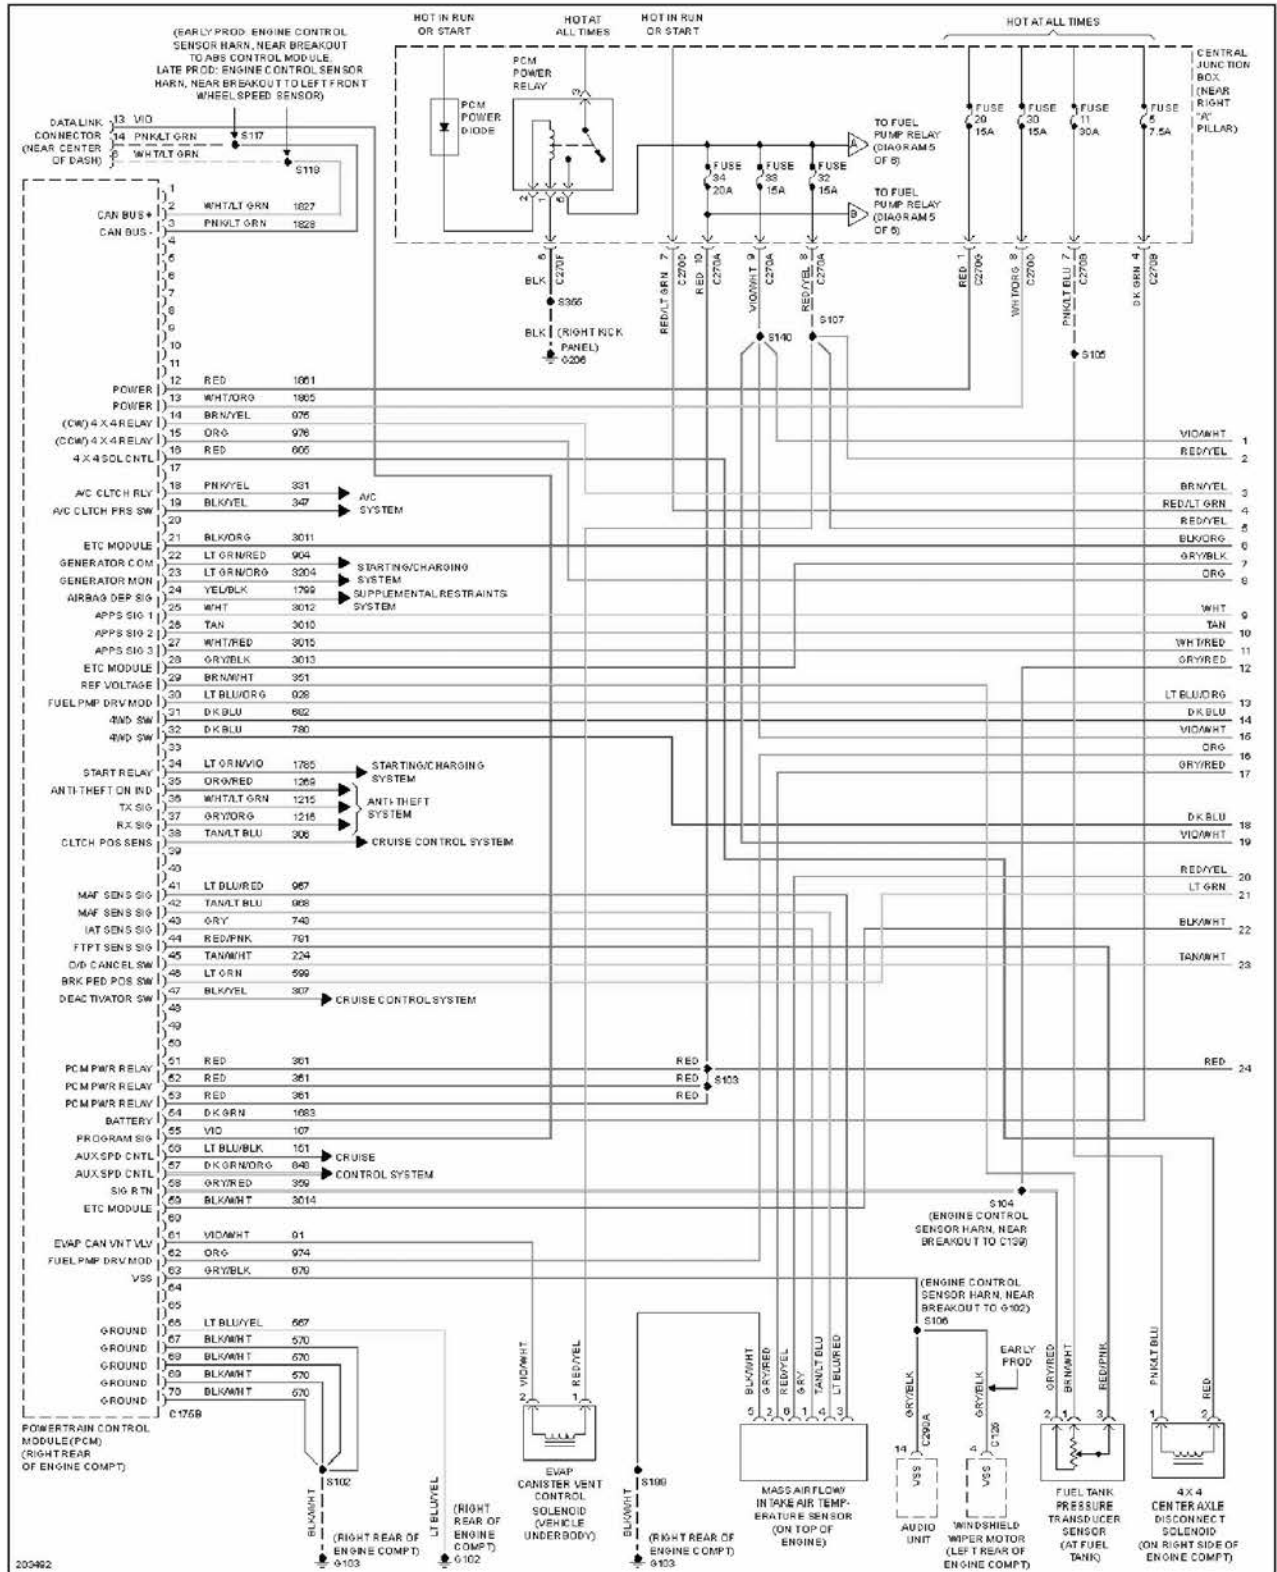

2005 Ford Pickup F150

2005 SYSTEM WIRING DIAGRAMS Ford - Pickup F150

Fig. 32: 5.4L, Engine Performance Circuit (1 of 6)

2005 Ford Pickup F150

2005 SYSTEM WIRING DIAGRAMS Ford - Pickup F150

Fig. 33: 5.4L, Engine Performance Circuit (2 of 6)

2005 Ford Pickup F150

2005 SYSTEM WIRING DIAGRAMS Ford - Pickup F150

Fig. 34: 5.4L, Engine Performance Circuit (3 of 6)

2005 Ford Pickup F150

2005 SYSTEM WIRING DIAGRAMS Ford - Pickup F150

Fig. 35: 5.4L, Engine Performance Circuit (4 of 6)

2005 Ford Pickup F150

2005 SYSTEM WIRING DIAGRAMS Ford - Pickup F150

Fig. 36: 5.4L, Engine Performance Circuit (5 of 6)

2005 Ford Pickup F150

2005 SYSTEM WIRING DIAGRAMS Ford - Pickup F150

Fig. 37: 5.4L, Engine Performance Circuit (6 of 6)