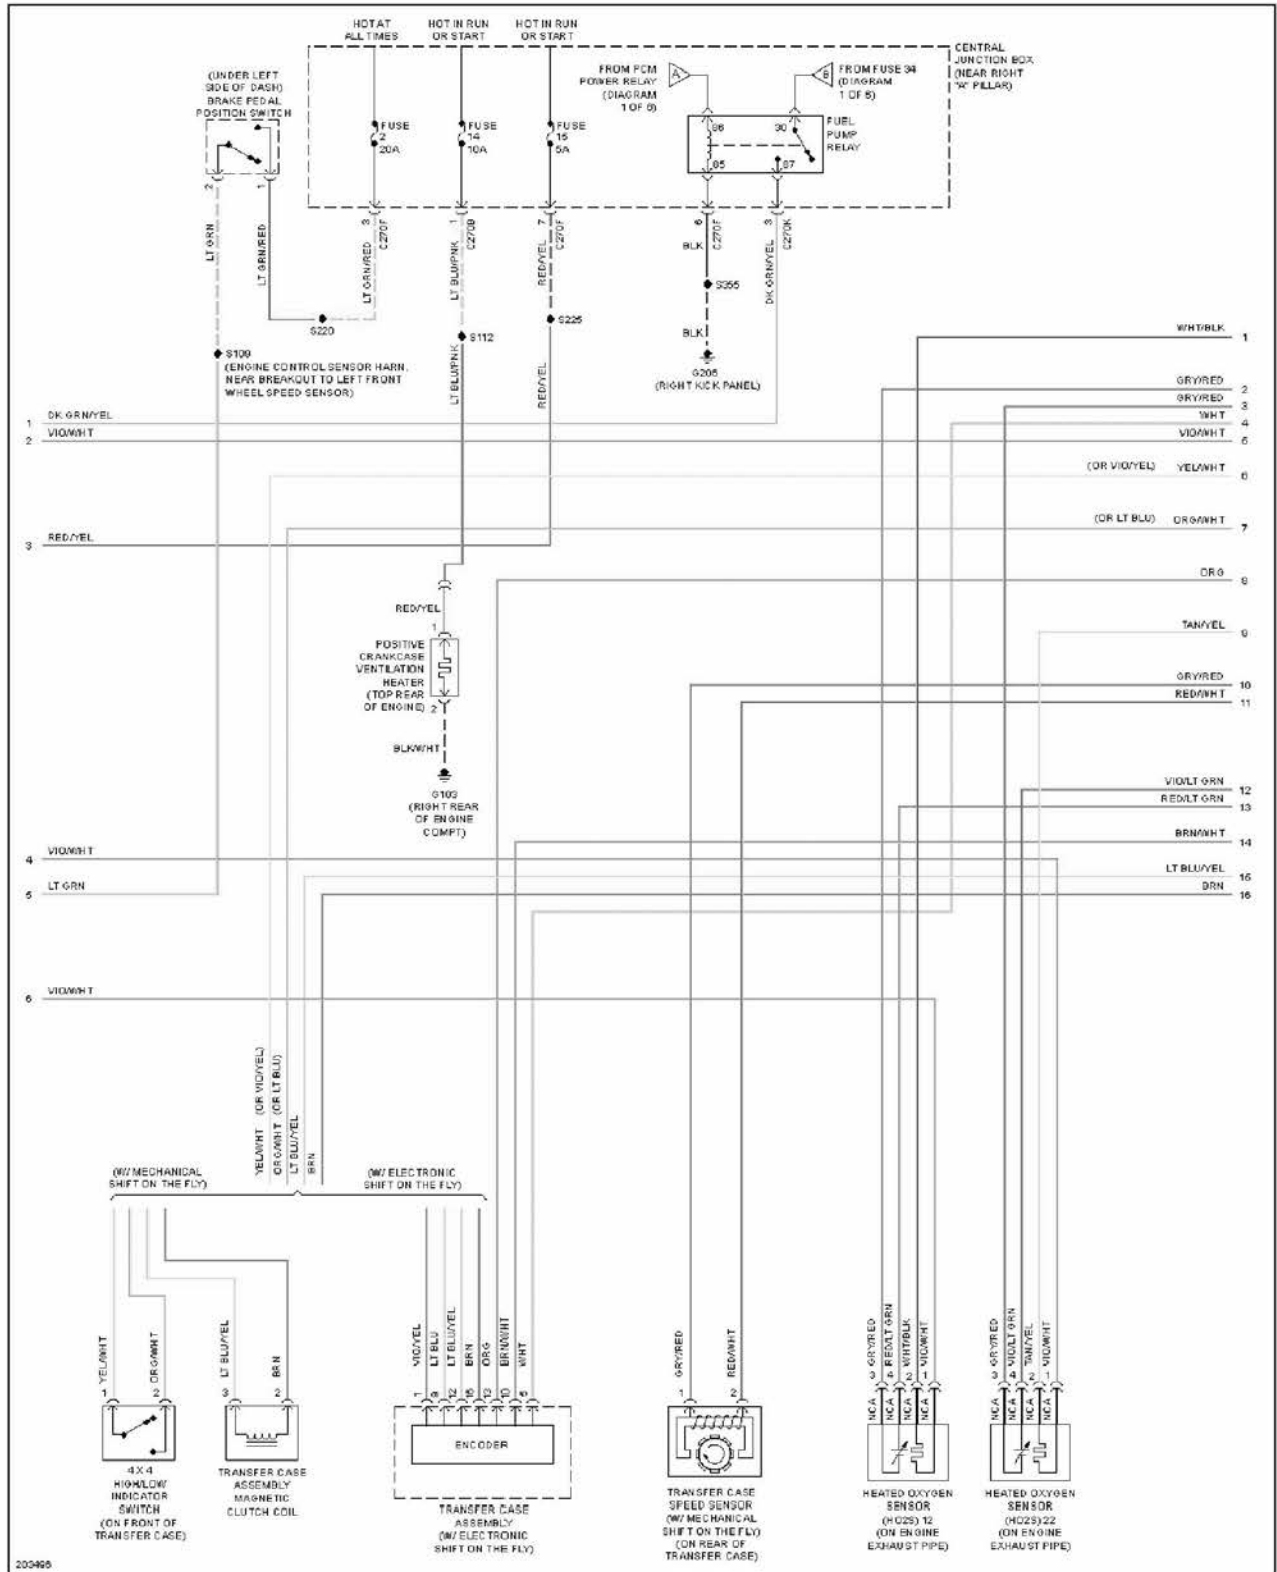

2005 Ford Pickup F150

2005 SYSTEM WIRING DIAGRAMS Ford - Pickup F150

Fig. 32: 5.4L, Engine Performance Circuit (1 of 6)

2005 Ford Pickup F150

2005 SYSTEM WIRING DIAGRAMS Ford - Pickup F150

Fig. 33: 5.4L, Engine Performance Circuit (2 of 6)

2005 Ford Pickup F150

2005 SYSTEM WIRING DIAGRAMS Ford - Pickup F150

Fig. 34: 5.4L, Engine Performance Circuit (3 of 6)

2005 Ford Pickup F150

2005 SYSTEM WIRING DIAGRAMS Ford - Pickup F150

Fig. 35: 5.4L, Engine Performance Circuit (4 of 6)

2005 Ford Pickup F150

2005 SYSTEM WIRING DIAGRAMS Ford - Pickup F150

Fig. 36: 5.4L, Engine Performance Circuit (5 of 6)

2005 Ford Pickup F150

2005 SYSTEM WIRING DIAGRAMS Ford - Pickup F150

Fig. 37: 5.4L, Engine Performance Circuit (6 of 6)