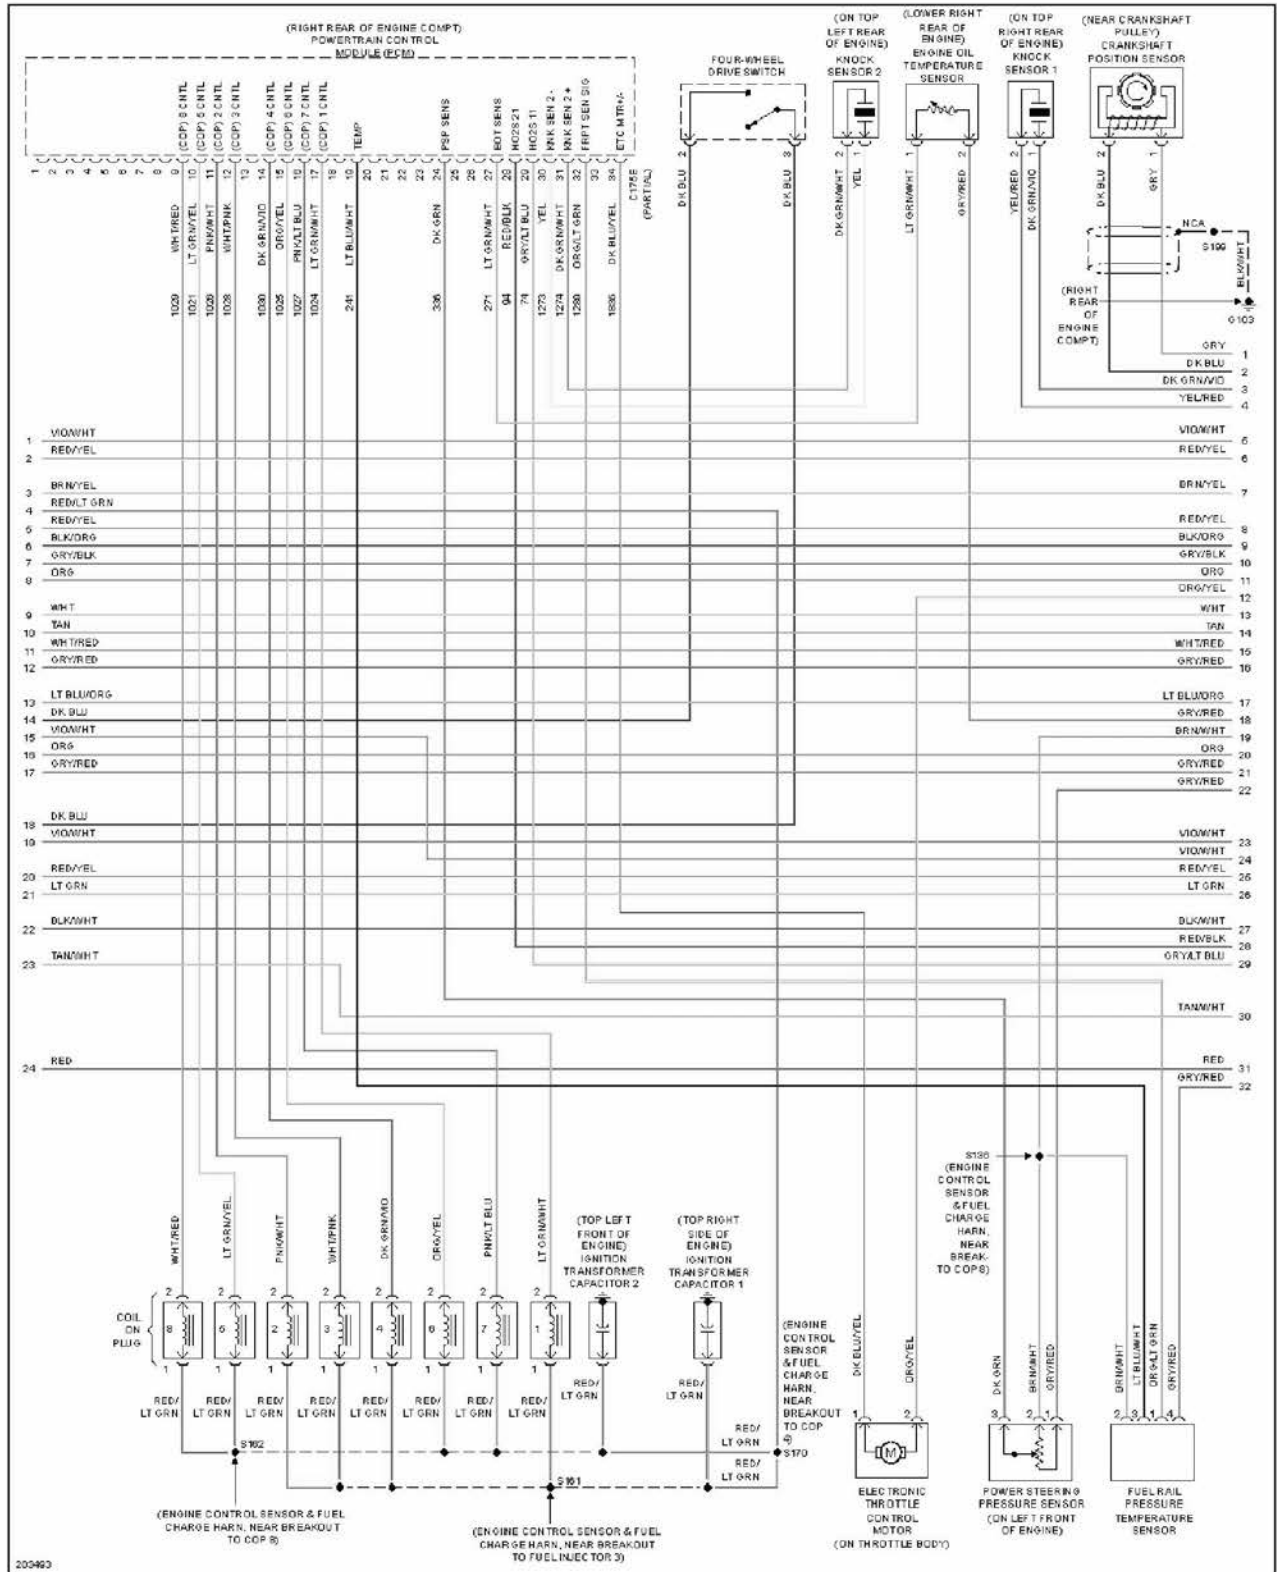

2005 Ford Pickup F150

2005 SYSTEM WIRING DIAGRAMS Ford - Pickup F150

Fig. 32: 5.4L, Engine Performance Circuit (1 of 6)

2005 Ford Pickup F150

2005 SYSTEM WIRING DIAGRAMS Ford - Pickup F150

Fig. 33: 5.4L, Engine Performance Circuit (2 of 6)

2005 Ford Pickup F150

2005 SYSTEM WIRING DIAGRAMS Ford - Pickup F150

Fig. 34: 5.4L, Engine Performance Circuit (3 of 6)

2005 Ford Pickup F150

2005 SYSTEM WIRING DIAGRAMS Ford - Pickup F150

Fig. 35: 5.4L, Engine Performance Circuit (4 of 6)

2005 Ford Pickup F150

2005 SYSTEM WIRING DIAGRAMS Ford - Pickup F150

Fig. 36: 5.4L, Engine Performance Circuit (5 of 6)

2005 Ford Pickup F150

2005 SYSTEM WIRING DIAGRAMS Ford - Pickup F150

Fig. 37: 5.4L, Engine Performance Circuit (6 of 6)

EXTERIOR LIGHTS