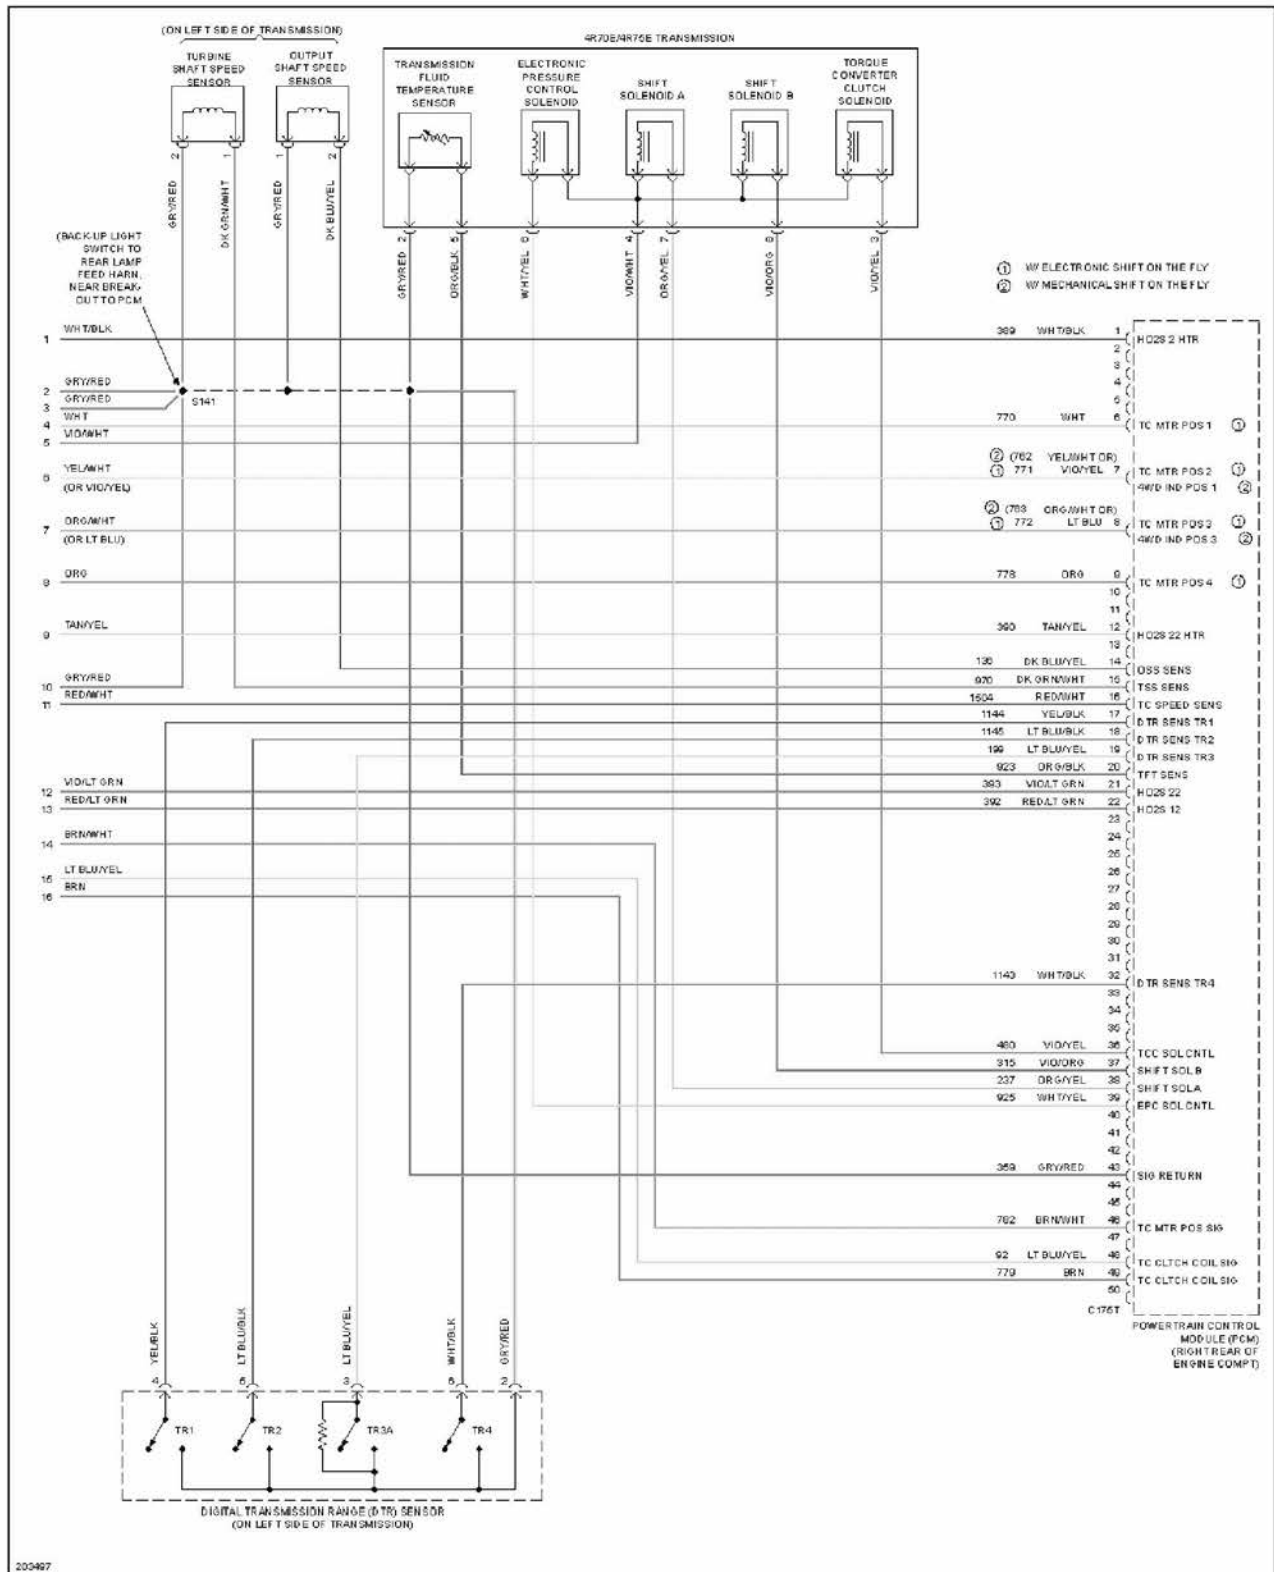

2005 Ford Pickup F150

2005 SYSTEM WIRING DIAGRAMS Ford - Pickup F150

Fig. 32: 5.4L, Engine Performance Circuit (1 of 6)

2005 Ford Pickup F150

2005 SYSTEM WIRING DIAGRAMS Ford - Pickup F150

Fig. 33: 5.4L, Engine Performance Circuit (2 of 6)

2005 Ford Pickup F150

2005 SYSTEM WIRING DIAGRAMS Ford - Pickup F150

Fig. 34: 5.4L, Engine Performance Circuit (3 of 6)

2005 Ford Pickup F150

2005 SYSTEM WIRING DIAGRAMS Ford - Pickup F150

Fig. 35: 5.4L, Engine Performance Circuit (4 of 6)

2005 Ford Pickup F150

2005 SYSTEM WIRING DIAGRAMS Ford - Pickup F150

Fig. 36: 5.4L, Engine Performance Circuit (5 of 6)

2005 Ford Pickup F150

2005 SYSTEM WIRING DIAGRAMS Ford - Pickup F150

Fig. 37: 5.4L, Engine Performance Circuit (6 of 6)

EXTERIOR LIGHTS