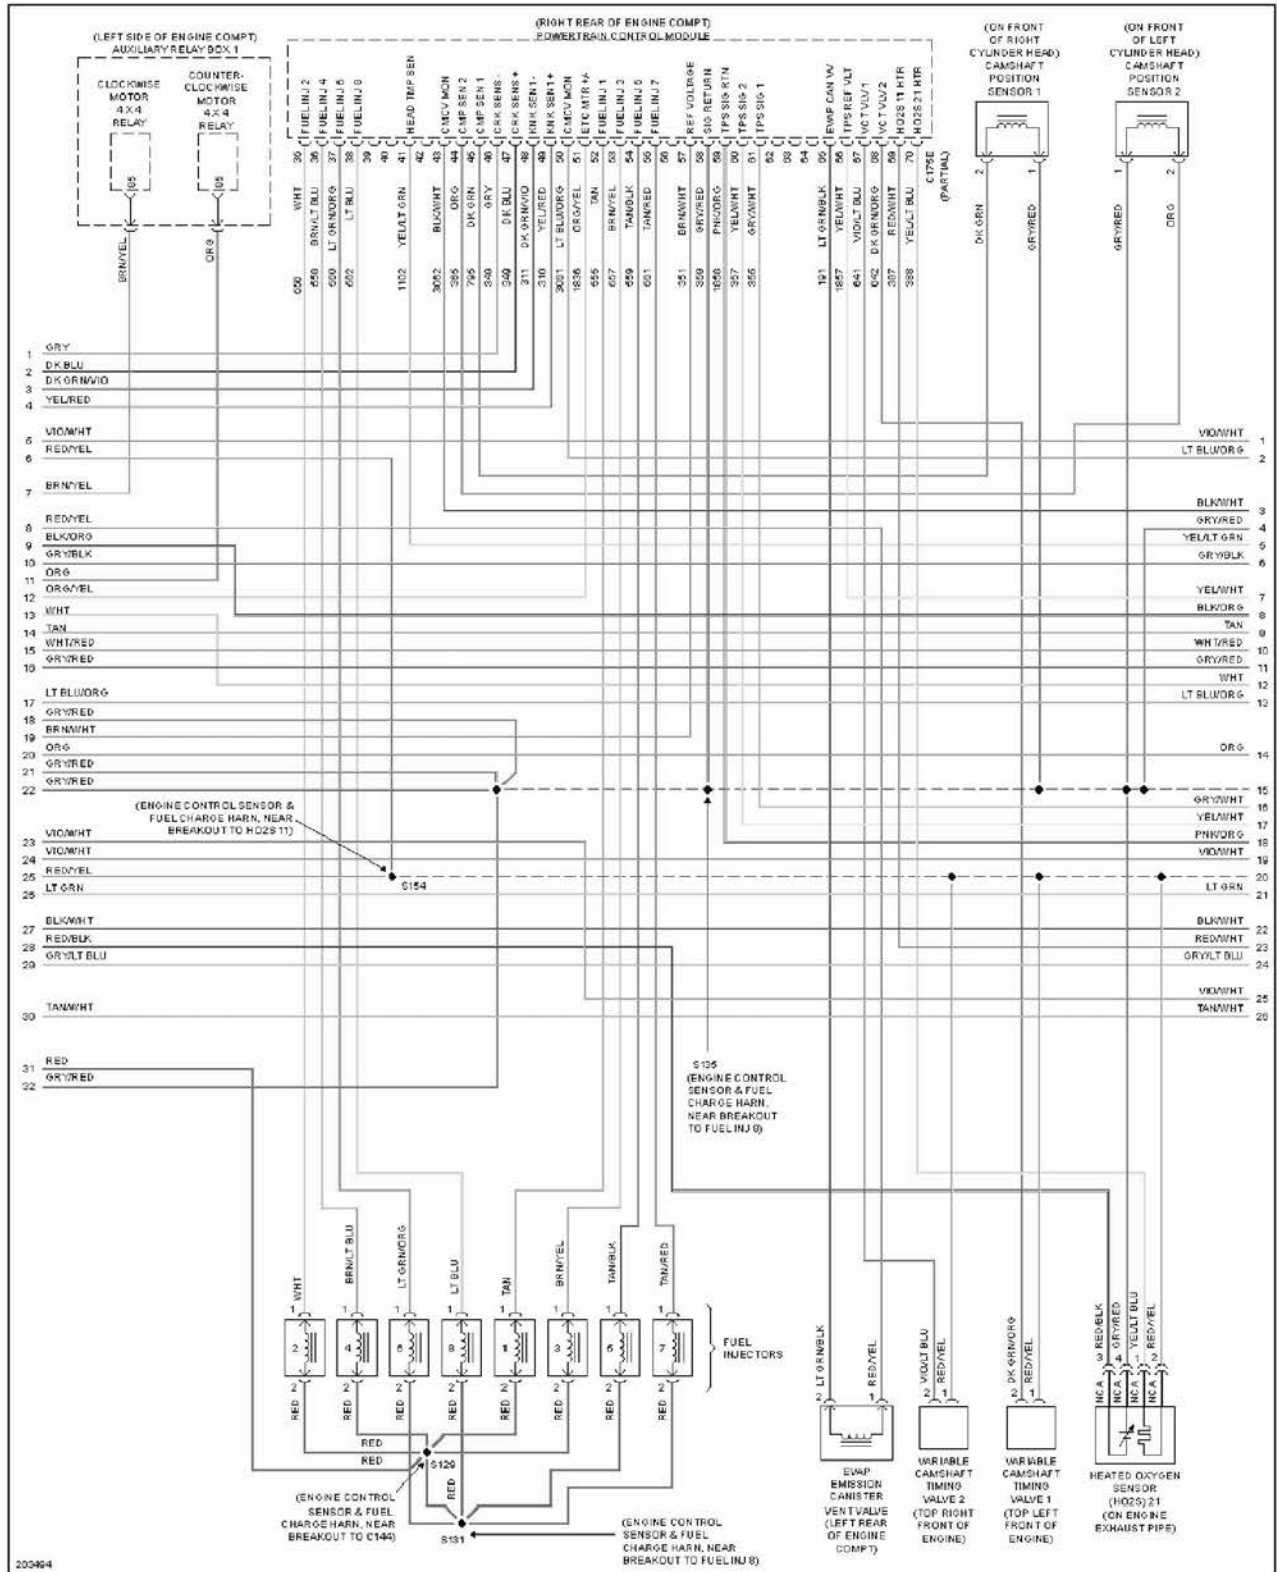

2005 Ford Pickup F150

2005 SYSTEM WIRING DIAGRAMS Ford - Pickup F150

Fig. 32: 5.4L, Engine Performance Circuit (1 of 6)

2005 Ford Pickup F150

2005 SYSTEM WIRING DIAGRAMS Ford - Pickup F150

Fig. 33: 5.4L, Engine Performance Circuit (2 of 6)

2005 Ford Pickup F150

2005 SYSTEM WIRING DIAGRAMS Ford - Pickup F150

Fig. 34: 5.4L, Engine Performance Circuit (3 of 6)

2005 Ford Pickup F150

2005 SYSTEM WIRING DIAGRAMS Ford - Pickup F150

Fig. 35: 5.4L, Engine Performance Circuit (4 of 6)

2005 Ford Pickup F150

2005 SYSTEM WIRING DIAGRAMS Ford - Pickup F150

Fig. 36: 5.4L, Engine Performance Circuit (5 of 6)

2005 Ford Pickup F150

2005 SYSTEM WIRING DIAGRAMS Ford - Pickup F150

Fig. 37: 5.4L, Engine Performance Circuit (6 of 6)