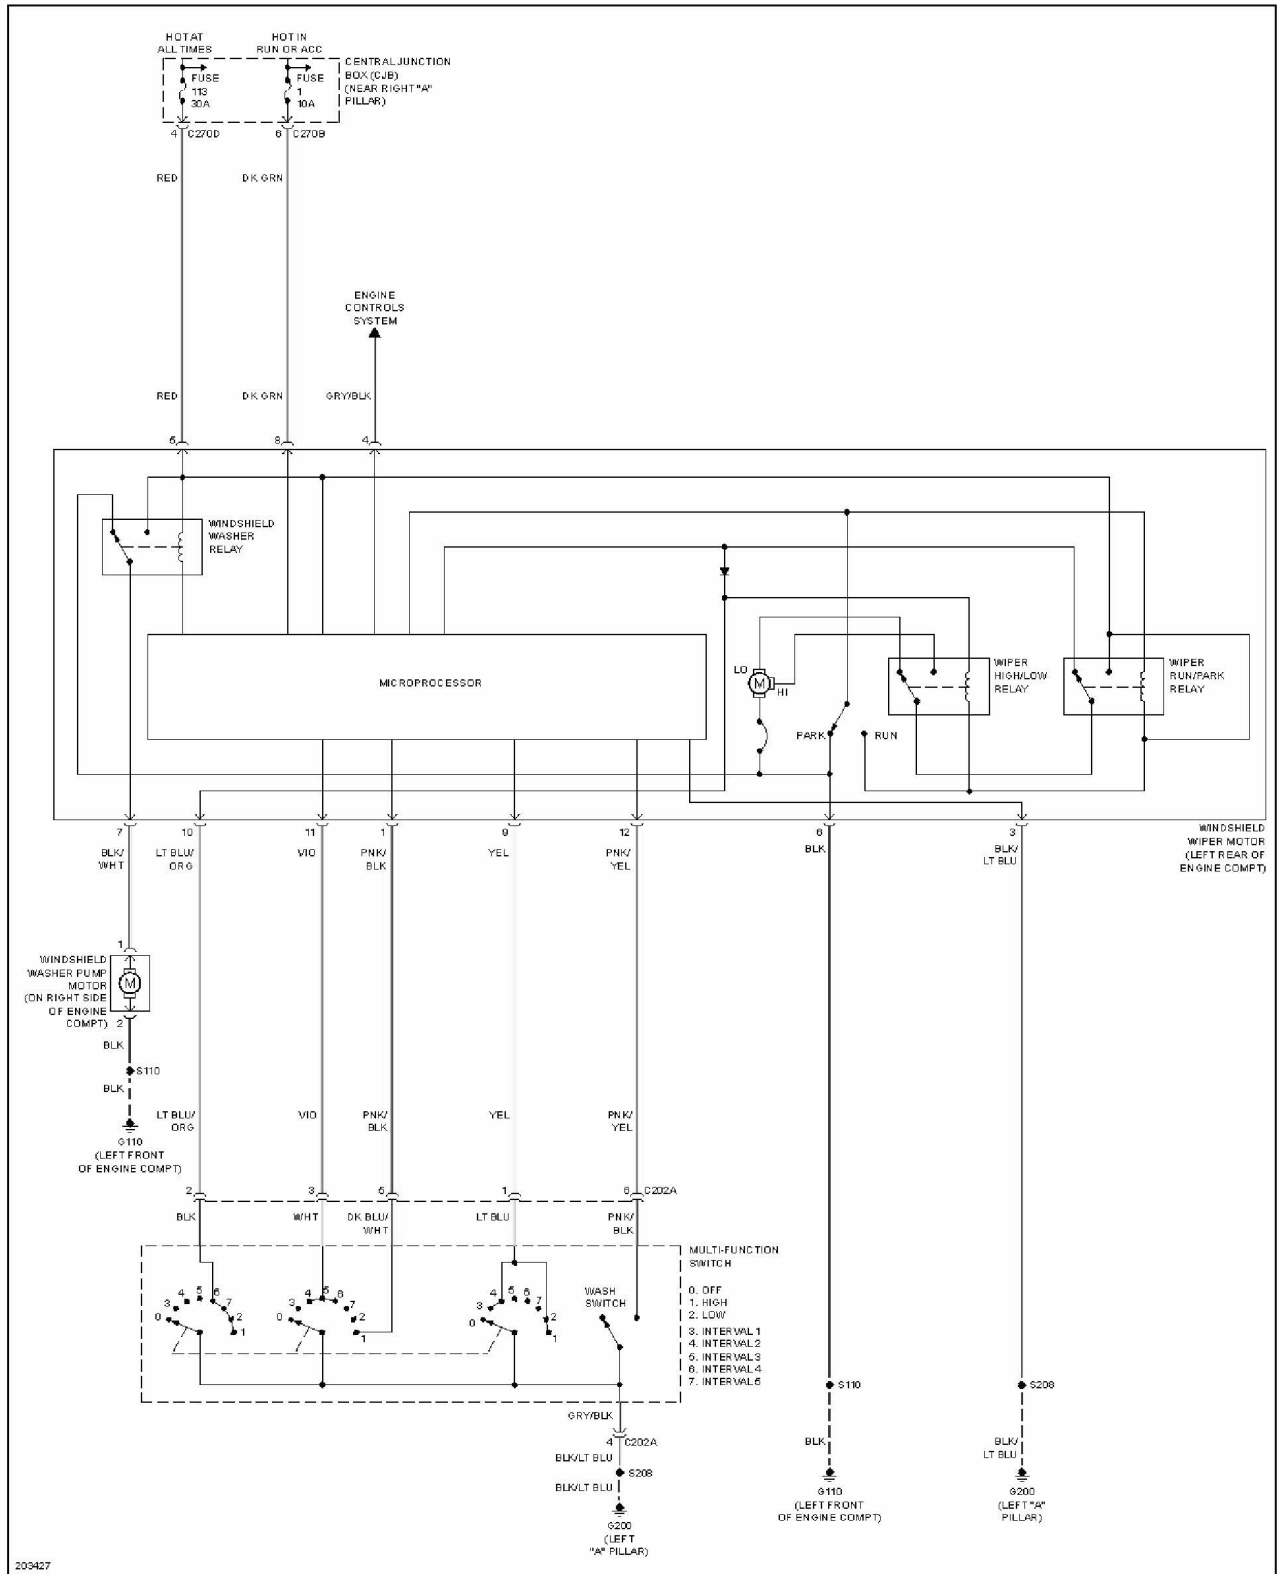

2005 Ford Pickup F150

2005 SYSTEM WIRING DIAGRAMS Ford - Pickup F150

Fig. 81: Wiper/Washer Circuit